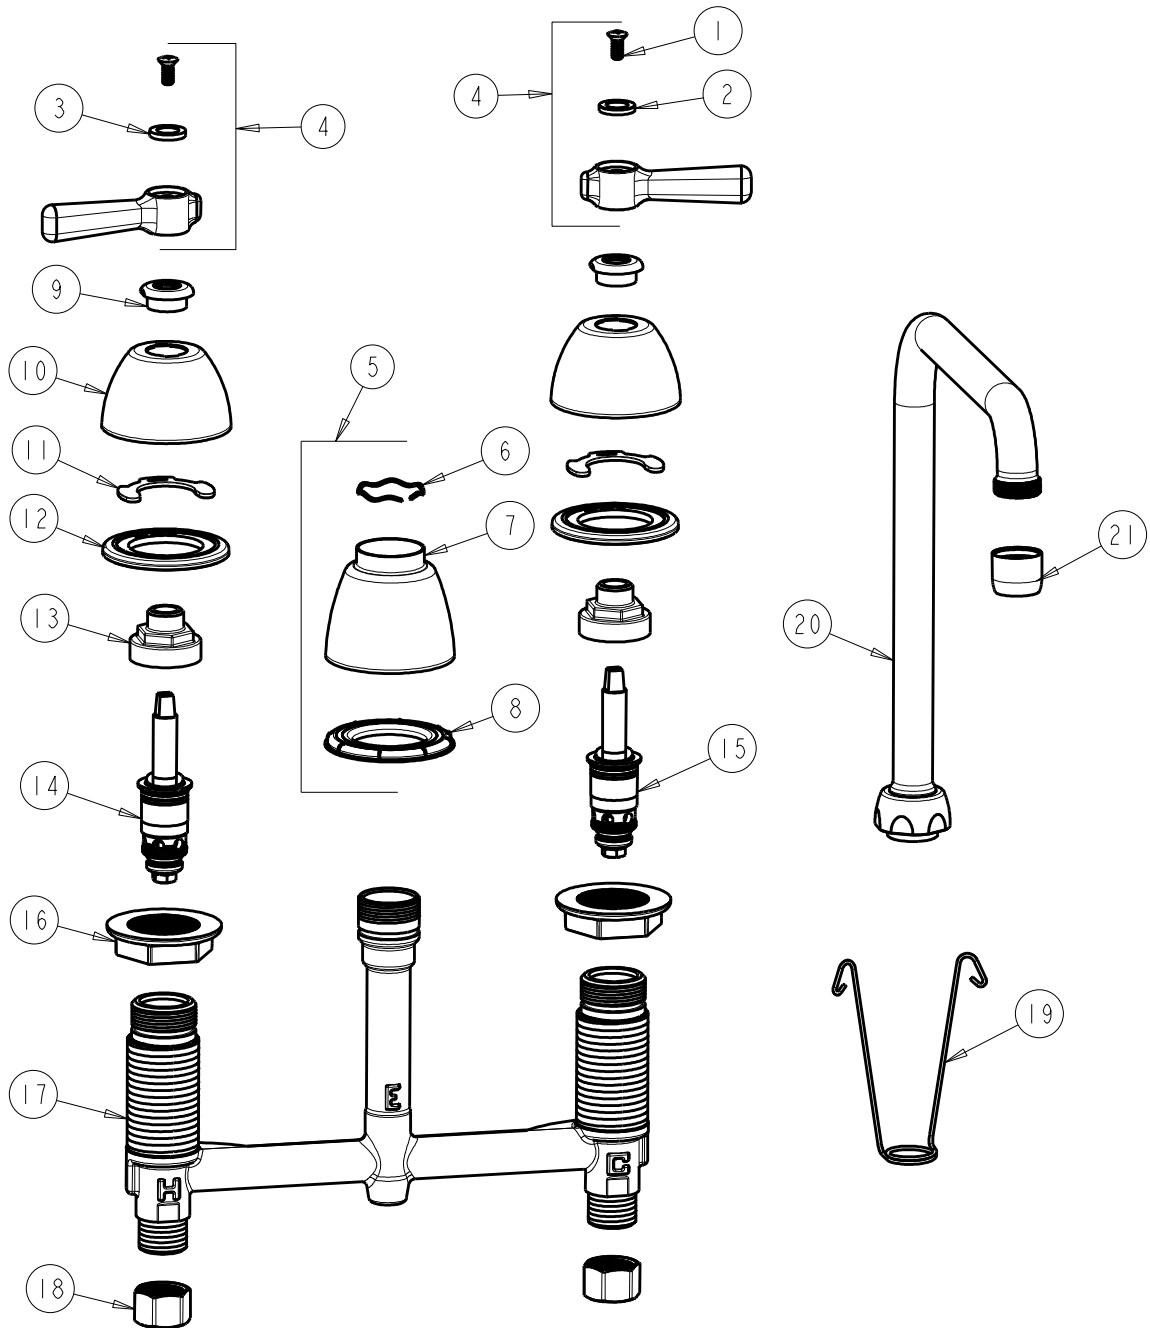

CHICAGO FAUCETS
a Geberit company

2100 South Clearwater Drive
Des Plaines, IL 60018
Phone: 847-803-5000
Fax: 847-803-5454
www.chicagofaucets.com

REPAIR PARTS

FITTING NO.

201-AHA8AE35ABCP

SUBMITTED MODEL NO.

BY: SID DATE: 07-15-11

CHK: REV: 04-20-12

ITEM NO.

FOR TECHNICAL ASSISTANCE
1-800-TEC-TRUE (1-800-832-8783)

ITEM	PART NO.	DESCRIPTION	ITEM	PART NO.	DESCRIPTION
1	420-010JKRCF	SCREW, 10-32 UNC PH 1/2	12	888-026JKNF	WASHER, SEALING
2	633-123JKNF	INDEX BUTTON (BLUE)	13	274-014JKRBF	NUT, CAP
3	633-023JKNF	INDEX BUTTON (RED)	14	377-XTLHJKABNF	LH QUATURN CARTRIDGE
4	369-PRJKCP	LEVER HANDLE ASSEMBLY (PAIR)	15	377-XTRHJKABNF	RH QUATURN CARTRIDGE
5	785-400JKCP	SPOUT ESCUTCHEON KIT	16	250-004JKNF	LOCKNUT
6	50-038JKNF	WAVE WASHER	17	—	BODY, VALVE
7	785-400JKCP	ESCUTCHEON, SPOUT BASE	18	49-005JKRBF	COUPLING NUT
8	888-027JKNF	SPOUT ESCUTCHEON WASHER	19	200-008JKNF	HANGER
9	422-113JKCP	ESCUTCHEON NUT	20	HA8AJKABCP	HIGH ARCH SWING SPOUT
10	250-082JKCP	ESCUTCHEON	21	E35JKCP	SOFTFLO AERATOR 1.5 GPM
11	200-009JKNF	CLIP, RETAIN			